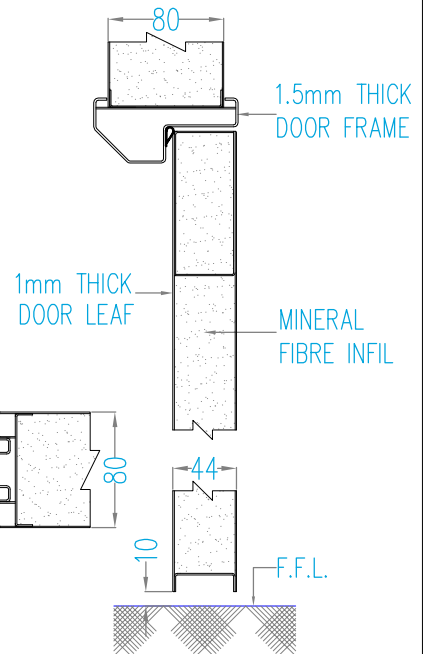

GLAZED TO DOOR FRAME

DOUBLE DOOR UNIT

HEAD DETAIL

CEILING CONNECTION-SOLID

CEILING CONNECTION-GLAZED

CEILING CONNECTION-DOOR

PANEL BASES

ALUMINIUM BASE

RECESSED BASE

FLUSH BASE

PANEL CONNECTIONS

MALE FEMALE JOINT

PILASTER JOINT-SOLID TO SOLID

PILASTER JOINT-SOLID TO GLAZED

PILASTER JOINT-GLAZED TO GLAZED

PANEL TYPES

DOOR DESIGN

- F - Full Solid
 - HG - Half Glaze
 - FG - Full Glaze
 - GTB - Glaze Top and Bottom
 - VS - Vision Square(300mmx300mm)
 - VR - Vision Round(300mm dia)
 - VR1 - Vision Rectangle
 - VR2 - Vision Rectangle
- Other designs available to individual clients specifications

DOOR HANDING

SINGLE DOOR UNIT

WALL CONNECTIONS

SOLID TO WALL

GLAZED TO WALL

HALF GLAZED PANEL

ELECTRICAL CUTOUTS

SOLID WITH ELECTRICAL CUTOUTS