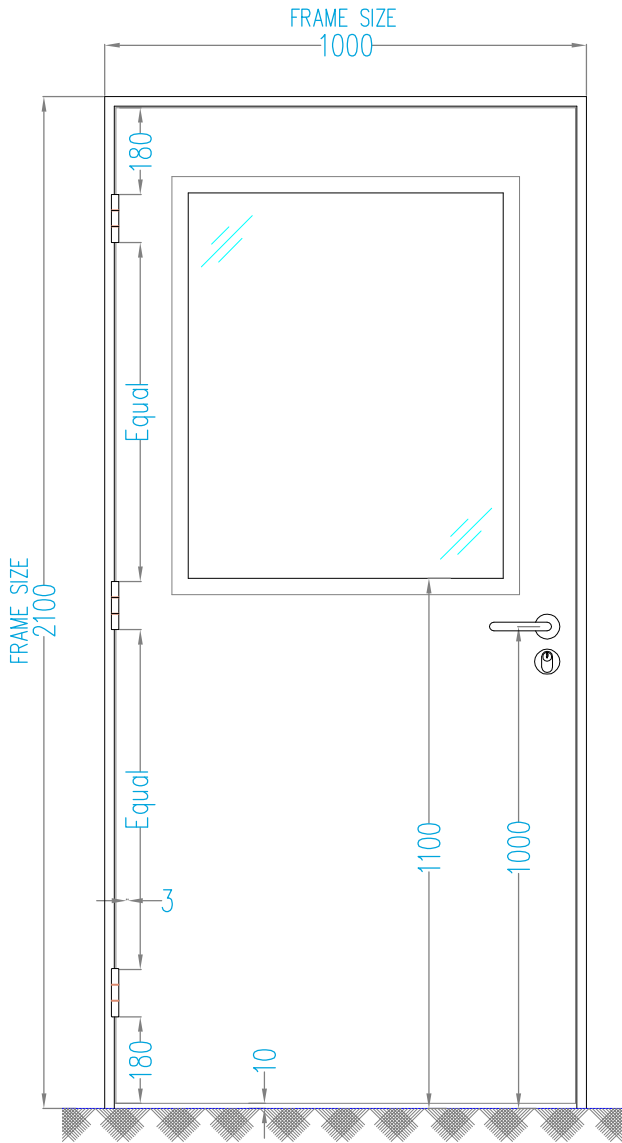

CORNER CONNECTIONS

CORNER COVER

CORNER TO DOOR FRAME

CORNER TO DOOR FRAME

90° CORNER

DOOR DETAIL

OVER PANEL-SOLID

OVER PANEL-GLAZED

GLAZED TO DOOR FRAME

DOUBLE DOOR UNIT

HEAD DETAIL

CEILING CONNECTION-SOLID

CEILING CONNECTION-GLAZED

CEILING CONNECTION-DOOR

PANEL BASES

ALUMINIUM BASE

DOOR DESIGN

- F - Full Solid
 - HG - Half Glaze
 - FG - Full Glaze
 - GTB - Glaze Top and Bottom
 - VS - Vision Square(300mmx300mm)
 - VR - Vision Round(300mm dia)
 - VR1 - Vision Rectangle
 - VR2 - Vision Rectangle
- Other designs available to individual clients specifications

DOOR HANDING

SINGLE DOOR UNIT

WALL CONNECTIONS

SOLID TO WALL

GLAZED TO WALL

HALF GLAZED PANEL

ELECTRICAL CUTOUTS

SOLID WITH ELECTRICAL CUTOUTS