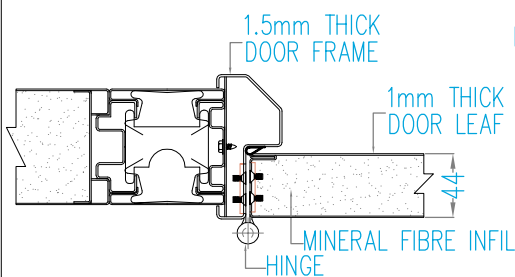

GLAZED TO DOOR FRAME

DOUBLE DOOR UNIT

HEAD DETAIL

CEILING CONNECTION-SOLID

CEILING CONNECTION-GLAZED

CEILING CONNECTION-DOOR

PANEL BASES

ALUMINIUM BASE

RECESSED BASE

FLUSH BASE

PANEL CONNECTIONS

MALE FEMALE JOINT

PILASTER JOINT-SOLID TO SOLID

PILASTER JOINT-SOLID TO GLAZED

PILASTER JOINT-GLAZED TO GLAZED

PANEL TYPES

DOOR DESIGN

- F - Full Solid
 - HG - Half Glaze
 - FG - Full Glaze
 - GTB - Glaze Top and Bottom
 - VS - Vision Square(300mmx300mm)
 - VR - Vision Round(300mm dia)
 - VR1 - Vision Rectangle
 - VR2 - Vision Rectangle
- Other designs available to individual clients specifications

DOOR HANDING

SINGLE DOOR UNIT

WALL CONNECTIONS

SOLID TO WALL

GLAZED TO WALL

HALF GLAZED PANEL

ELECTRICAL CUTOUTS

SOLID WITH ELECTRICAL CUTOUTS