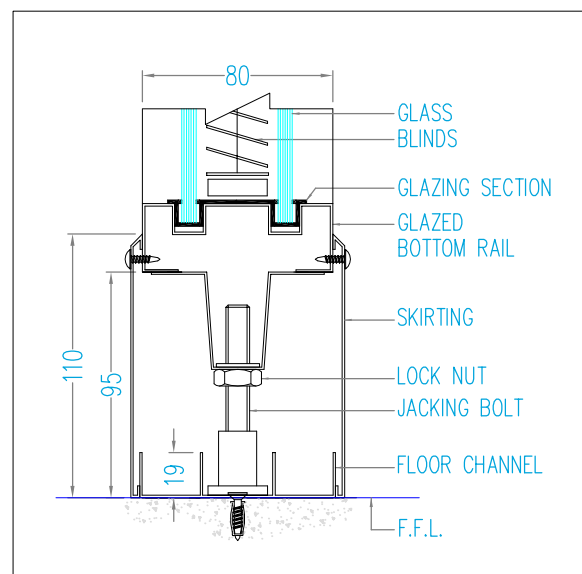

CORNER CONNECTIONS

CORNER COVER

CORNER TO DOOR FRAME

CORNER TO DOOR FRAME

90° CORNER

DOOR DETAIL

OVER PANEL-SOLID

OVER PANEL-GLAZED

GLAZED TO DOOR FRAME

DOUBLE DOOR UNIT

HEAD DETAIL

CEILING CONNECTION-SOLID

CEILING CONNECTION-GLAZED

CEILING CONNECTION-DOOR

PANEL BASES

ALUMINIUM BASE

RECESSED BASE

FLUSH BASE

PANEL CONNECTIONS

MALE FEMALE JOINT

PILASTER JOINT-SOLID TO SOLID

PILASTER JOINT-SOLID TO GLAZED

PILASTER JOINT-GLAZED TO GLAZED

PANEL TYPES

DOOR DESIGN

- F - Full Solid
 - HG - Half Glaze
 - FG - Full Glaze
 - GTB - Glaze Top and Bottom
 - VS - Vision Square(300mmx300mm)
 - VR - Vision Round(300mm dia)
 - VR1 - Vision Rectangle
 - VR2 - Vision Rectangle
- Other designs available to individual clients specifications