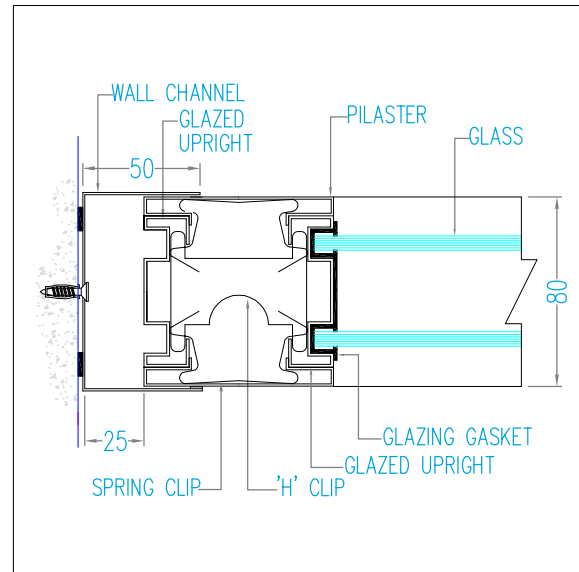

GLAZED TO DOOR FRAME

DOUBLE DOOR UNIT

HEAD DETAIL

CEILING CONNECTION-SOLID

CEILING CONNECTION-GLAZED

CEILING CONNECTION-DOOR

PANEL BASES

ALUMINIUM BASE

RECESSED BASE

FLUSH BASE

PANEL CONNECTIONS

MALE FEMALE JOINT

PILASTER JOINT-SOLID TO SOLID

PILASTER JOINT-SOLID TO GLAZED

PILASTER JOINT-GLAZED TO GLAZED

PANEL TYPES

DOOR DESIGN

- F - Full Solid
 - HG - Half Glaze
 - FG - Full Glaze
 - GTB - Glaze Top and Bottom
 - VS - Vision Square(300mmx300mm)
 - VR - Vision Round(300mm dia)
 - VR1 - Vision Rectangle
 - VR2 - Vision Rectangle
- Other designs available to individual clients specifications

DOOR HANDING

SINGLE DOOR UNIT

WALL CONNECTIONS

SOLID TO WALL

GLAZED TO WALL

HALF GLAZED PANEL

ELECTRICAL CUTOUTS

SOLID WITH ELECTRICAL CUTOUTS