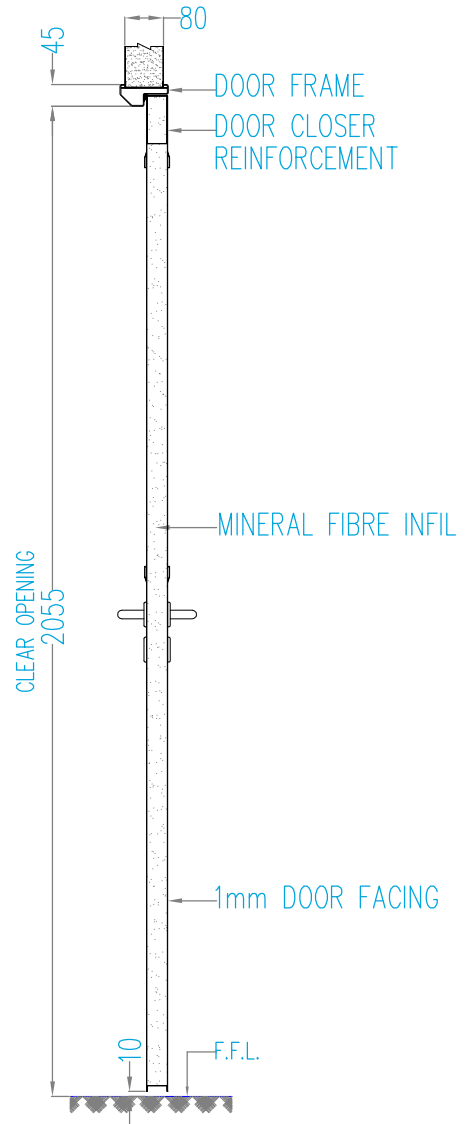

CORNER CONNECTIONS

CORNER COVER

CORNER TO DOOR FRAME

CORNER TO DOOR FRAME

90° CORNER

DOOR DETAIL

OVER PANEL-SOLID

OVER PANEL-GLAZED

GLAZED TO DOOR FRAME

DOUBLE DOOR UNIT

HEAD DETAIL

CEILING CONNECTION-SOLID

CEILING CONNECTION-GLAZED

CEILING CONNECTION-DOOR

PANEL BASES

ALUMINIUM BASE

DOOR DESIGN

- F - Full Solid
 - HG - Half Glaze
 - FG - Full Glaze
 - GTB - Glaze Top and Bottom
 - VS - Vision Square(300mmx300mm)
 - VR - Vision Round(300mm dia)
 - VR1 - Vision Rectangle
 - VR2 - Vision Rectangle
- Other designs available to individual clients specifications

DOOR HANDING

SINGLE DOOR UNIT

WALL CONNECTIONS

SOLID TO WALL

GLAZED TO WALL

HALF GLAZED PANEL

ELECTRICAL CUTOUTS

SOLID WITH ELECTRICAL CUTOUTS