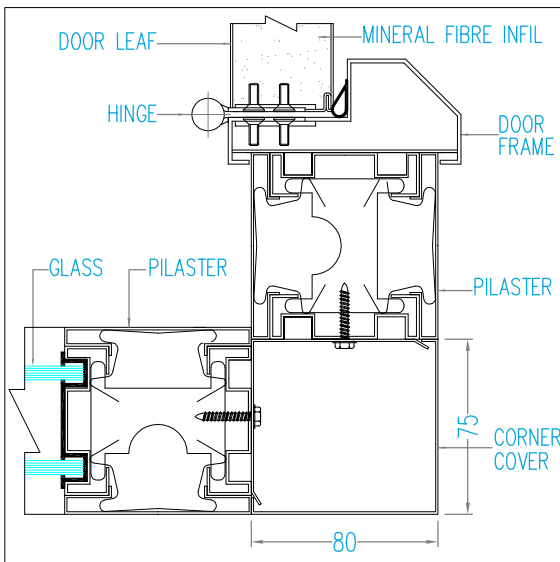

CORNER CONNECTIONS

CORNER COVER

CORNER TO DOOR FRAME

CORNER TO DOOR FRAME

90° CORNER

DOOR DETAIL

OVER PANEL-SOLID

OVER PANEL-GLAZED

GLAZED TO DOOR FRAME

DOUBLE DOOR UNIT

HEAD DETAIL

CEILING CONNECTION-SOLID

CEILING CONNECTION-GLAZED

CEILING CONNECTION-DOOR

PANEL BASES

ALUMINIUM BASE

RECESSED BASE

FLUSH BASE

PANEL CONNECTIONS

MALE FEMALE JOINT

PILASTER JOINT-SOLID TO SOLID

PILASTER JOINT-SOLID TO GLAZED

PILASTER JOINT-GLAZED TO GLAZED

PANEL TYPES

DOOR DESIGN

- F - Full Solid
 - HG - Half Glaze
 - FG - Full Glaze
 - GTB - Glaze Top and Bottom
 - VS - Vision Square(300mmx300mm)
 - VR - Vision Round(300mm dia)
 - VR1 - Vision Rectangle
 - VR2 - Vision Rectangle
- Other designs available to individual clients specifications