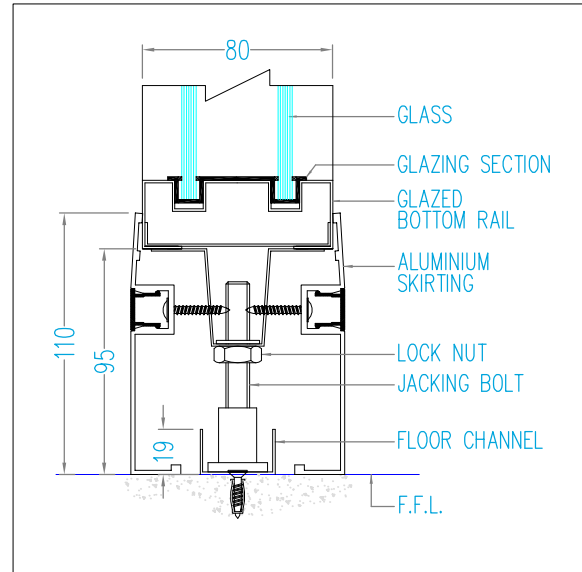

CORNER CONNECTIONS

CORNER COVER

CORNER TO DOOR FRAME

CORNER TO DOOR FRAME

90° CORNER

DOOR DETAIL

OVER PANEL-SOLID

OVER PANEL-GLAZED

GLAZED TO DOOR FRAME

DOUBLE DOOR UNIT

HEAD DETAIL

CEILING CONNECTION-SOLID

CEILING CONNECTION-GLAZED

CEILING CONNECTION-DOOR

PANEL BASES

ALUMINIUM BASE

RECESSED BASE

FLUSH BASE

PANEL CONNECTIONS

MALE FEMALE JOINT

PILASTER JOINT-SOLID TO SOLID

PILASTER JOINT-SOLID TO GLAZED

PILASTER JOINT-GLAZED TO GLAZED

PANEL TYPES

DOOR DESIGN

- F - Full Solid
 - HG - Half Glaze
 - FG - Full Glaze
 - GTB - Glaze Top and Bottom
 - VS - Vision Square(300mmx300mm)
 - VR - Vision Round(300mm dia)
 - VR1 - Vision Rectangle
 - VR2 - Vision Rectangle
- Other designs available to individual clients specifications