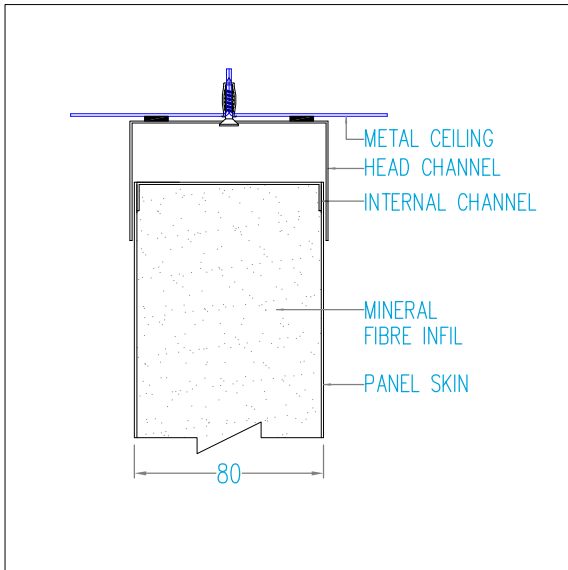

CORNER CONNECTIONS

CORNER COVER

CORNER TO DOOR FRAME

CORNER TO DOOR FRAME

90° CORNER

DOOR DETAIL

OVER PANEL-SOLID

OVER PANEL-GLAZED

GLAZED TO DOOR FRAME

DOUBLE DOOR UNIT

HEAD DETAIL

CEILING CONNECTION-SOLID

CEILING CONNECTION-GLAZED

CEILING CONNECTION-DOOR

PANEL BASES

ALUMINIUM BASE

RECESSED BASE

FLUSH BASE

PANEL CONNECTIONS

MALE FEMALE JOINT

PILASTER JOINT-SOLID TO SOLID

PILASTER JOINT-SOLID TO GLAZED

PILASTER JOINT-GLAZED TO GLAZED

PANEL TYPES