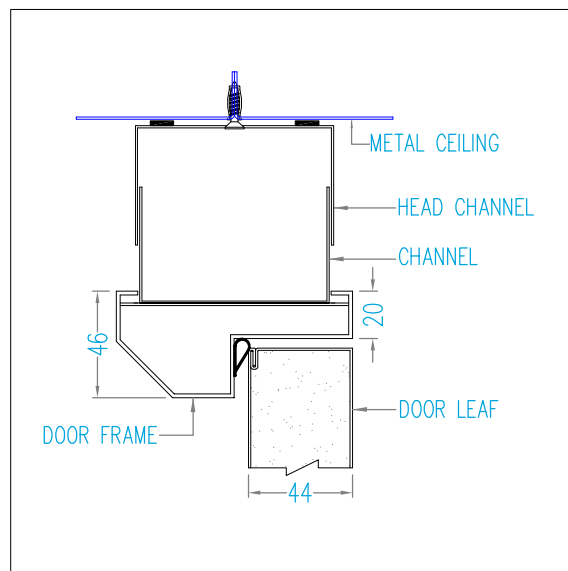

CORNER CONNECTIONS

CORNER COVER

CORNER TO DOOR FRAME

CORNER TO DOOR FRAME

90° CORNER

DOOR DETAIL

OVER PANEL-SOLID

OVER PANEL-GLAZED

GLAZED TO DOOR FRAME

DOUBLE DOOR UNIT

HEAD DETAIL

CEILING CONNECTION-SOLID

CEILING CONNECTION-GLAZED

CEILING CONNECTION-DOOR

PANEL BASES

ALUMINIUM BASE

RECESSED BASE

FLUSH BASE

PANEL CONNECTIONS

MALE FEMALE JOINT

PILASTER JOINT-SOLID TO SOLID

PILASTER JOINT-SOLID TO GLAZED

PILASTER JOINT-GLAZED TO GLAZED

PANEL TYPES

DOOR DESIGN

- F - Full Solid
 - HG - Half Glaze
 - FG - Full Glaze
 - GTB - Glaze Top and Bottom
 - VS - Vision Square(300mmx300mm)
 - VR - Vision Round(300mm dia)
 - VR1 - Vision Rectangle
 - VR2 - Vision Rectangle
- Other designs available to individual clients specifications