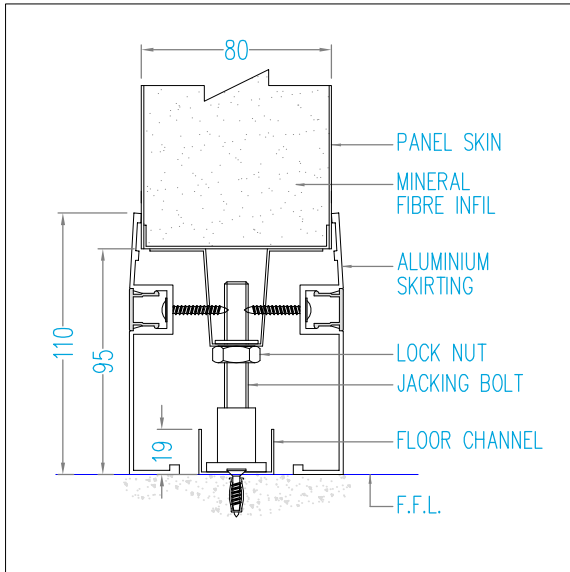

CORNER CONNECTIONS

CORNER COVER

CORNER TO DOOR FRAME

CORNER TO DOOR FRAME

90° CORNER

DOOR DETAIL

OVER PANEL-SOLID

OVER PANEL-GLAZED

GLAZED TO DOOR FRAME

DOUBLE DOOR UNIT

HEAD DETAIL

CEILING CONNECTION-SOLID

CEILING CONNECTION-GLAZED

CEILING CONNECTION-DOOR

PANEL BASES

ALUMINIUM BASE

RECESSED BASE

FLUSH BASE

PANEL CONNECTIONS

MALE FEMALE JOINT

PILASTER JOINT-SOLID TO SOLID

PILASTER JOINT-SOLID TO GLAZED

PILASTER JOINT-GLAZED TO GLAZED

PANEL TYPES

DOOR DESIGN

- F - Full Solid
 - HG - Half Glaze
 - FG - Full Glaze
 - GTB - Glaze Top and Bottom
 - VS - Vision Square(300mmx300mm)
 - VR - Vision Round(300mm dia)
 - VR1 - Vision Rectangle
 - VR2 - Vision Rectangle
- Other designs available to individual clients specifications