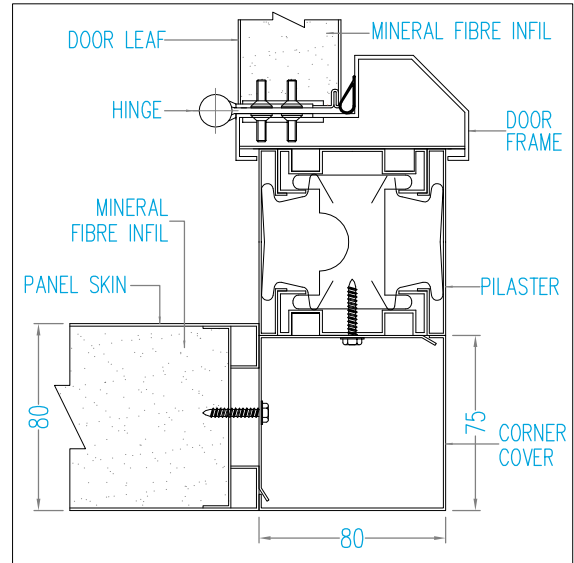

CORNER CONNECTIONS

CORNER COVER

CORNER TO DOOR FRAME

CORNER TO DOOR FRAME

90° CORNER

DOOR DETAIL

OVER PANEL-SOLID

OVER PANEL-GLAZED

GLAZED TO DOOR FRAME

DOUBLE DOOR UNIT

HEAD DETAIL

CEILING CONNECTION-SOLID

CEILING CONNECTION-GLAZED

CEILING CONNECTION-DOOR

PANEL BASES

ALUMINIUM BASE

RECESSED BASE

FLUSH BASE

PANEL CONNECTIONS

MALE FEMALE JOINT

PILASTER JOINT-SOLID TO SOLID

PILASTER JOINT-SOLID TO GLAZED

PILASTER JOINT-GLAZED TO GLAZED

PANEL TYPES

DOOR DESIGN

- F - Full Solid
 - HG - Half Glaze
 - FG - Full Glaze
 - GTB - Glaze Top and Bottom
 - VS - Vision Square(300mmx300mm)
 - VR - Vision Round(300mm dia)
 - VR1 - Vision Rectangle
 - VR2 - Vision Rectangle
- Other designs available to individual clients specifications