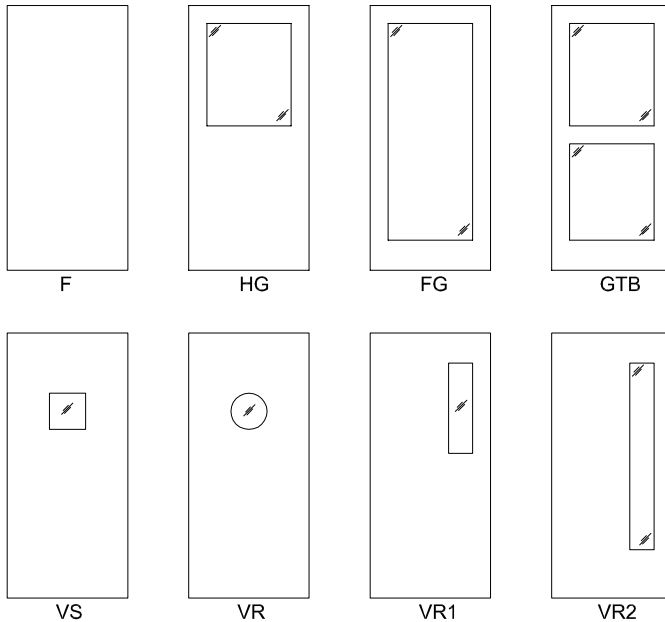

CORNER CONNECTIONS

CORNER COVER

CORNER TO DOOR FRAME

CORNER TO DOOR FRAME

90° CORNER

DOOR DETAIL

OVER PANEL-SOLID

OVER PANEL-GLAZED

GLAZED TO DOOR FRAME

DOUBLE DOOR UNIT

HEAD DETAIL

CEILING CONNECTION-SOLID

CEILING CONNECTION-GLAZED

CEILING CONNECTION-DOOR

PANEL BASES

ALUMINIUM BASE

RECESSED BASE

FLUSH BASE

PANEL CONNECTIONS

MALE FEMALE JOINT

PILASTER JOINT-SOLID TO SOLID

PILASTER JOINT-SOLID TO GLAZED

PILASTER JOINT-GLAZED TO GLAZED

PANEL TYPES

DOOR DESIGN

- F - Full Solid
 - HG - Half Glaze
 - FG - Full Glaze
 - GTB - Glaze Top and Bottom
 - VS - Vision Square(300mmx300mm)
 - VR - Vision Round(300mm dia)
 - VR1 - Vision Rectangle
 - VR2 - Vision Rectangle
- Other designs available to individual clients specifications