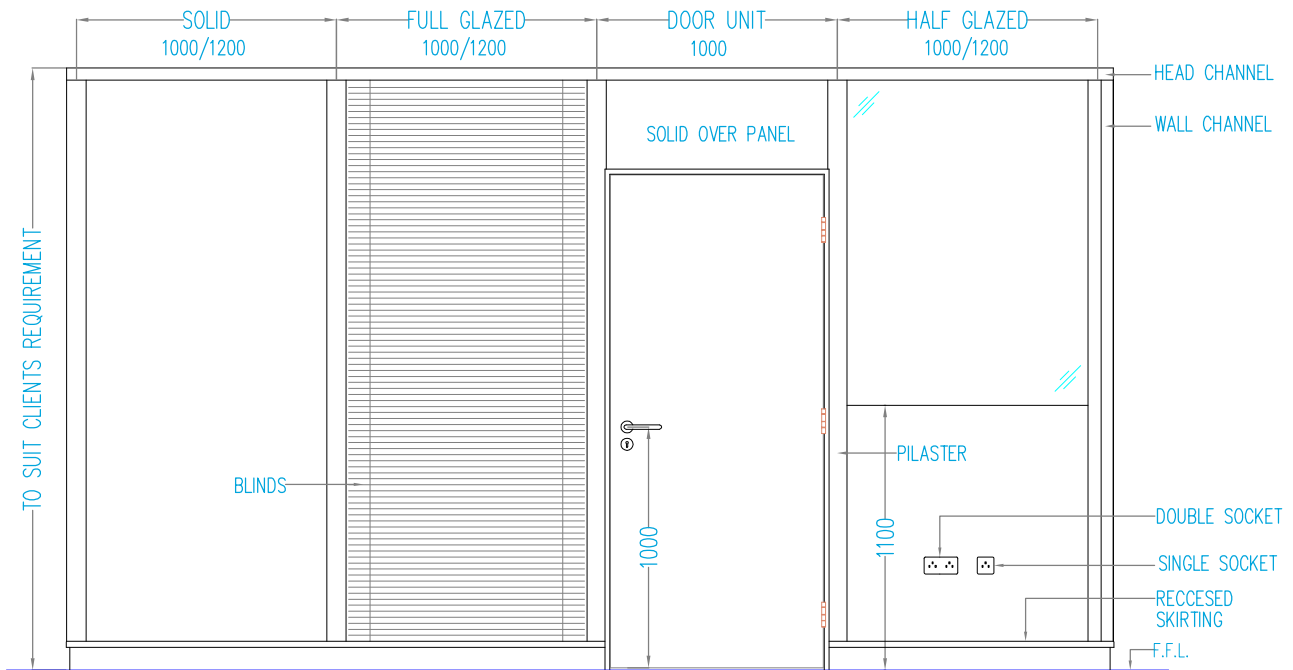

CORNER CONNECTIONS

CORNER COVER

CORNER TO DOOR FRAME

CORNER TO DOOR FRAME

90° CORNER

DOOR DETAIL

OVER PANEL-SOLID

OVER PANEL-GLAZED

GLAZED TO DOOR FRAME

DOUBLE DOOR UNIT

HEAD DETAIL

CEILING CONNECTION-SOLID

CEILING CONNECTION-GLAZED

CEILING CONNECTION-DOOR

PANEL BASES

ALUMINIUM BASE

RECESSED BASE

FLUSH BASE

PANEL CONNECTIONS

MALE FEMALE JOINT

PILASTER JOINT-SOLID TO SOLID

PILASTER JOINT-SOLID TO GLAZED

PILASTER JOINT-GLAZED TO GLAZED

PANEL TYPES

DOOR DESIGN

- F - Full Solid
 - HG - Half Glaze
 - FG - Full Glaze
 - GTB - Glaze Top and Bottom
 - VS - Vision Square(300mmx300mm)
 - VR - Vision Round(300mm dia)
 - VR1 - Vision Rectangle
 - VR2 - Vision Rectangle
- Other designs available to individual clients specifications