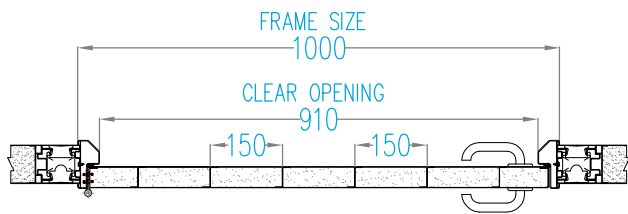

GLAZED TO DOOR FRAME

DOUBLE DOOR UNIT

HEAD DETAIL

CEILING CONNECTION-SOLID

CEILING CONNECTION-GLAZED

CEILING CONNECTION-DOOR

PANEL BASES

ALUMINIUM BASE

RECESSED BASE

FLUSH BASE

PANEL CONNECTIONS

MALE FEMALE JOINT

PILASTER JOINT-SOLID TO SOLID

PILASTER JOINT-SOLID TO GLAZED

PILASTER JOINT-GLAZED TO GLAZED

PANEL TYPES

DOOR DESIGN

- F - Full Solid
 - HG - Half Glaze
 - FG - Full Glaze
 - GTB - Glaze Top and Bottom
 - VS - Vision Square(300mmx300mm)
 - VR - Vision Round(300mm dia)
 - VR1 - Vision Rectangle
 - VR2 - Vision Rectangle
- Other designs available to individual clients specifications

DOOR HANDING

SINGLE DOOR UNIT

WALL CONNECTIONS

SOLID TO WALL

GLAZED TO WALL

HALF GLAZED PANEL

ELECTRICAL CUTOUTS

SOLID WITH ELECTRICAL CUTOUTS