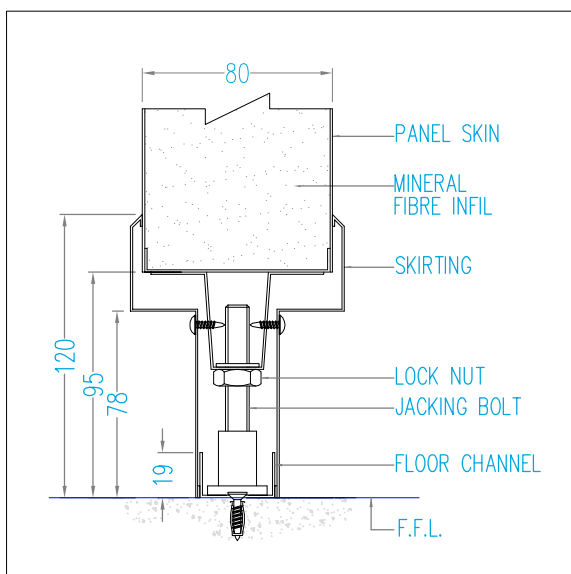

GLAZED TO DOOR FRAME

DOUBLE DOOR UNIT

HEAD DETAIL

CEILING CONNECTION-SOLID

CEILING CONNECTION-GLAZED

CEILING CONNECTION-DOOR

PANEL BASES

ALUMINIUM BASE

RECESSED BASE

FLUSH BASE

PANEL CONNECTIONS

MALE FEMALE JOINT

PILASTER JOINT-SOLID TO SOLID

PILASTER JOINT-SOLID TO GLAZED

PILASTER JOINT-GLAZED TO GLAZED

PANEL TYPES