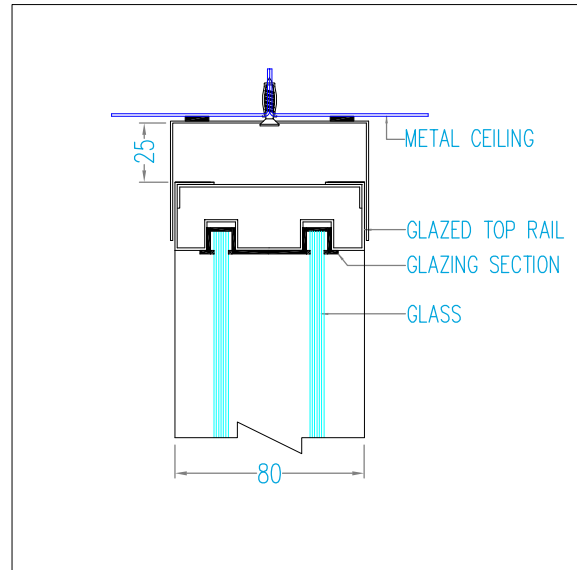

CORNER CONNECTIONS

CORNER COVER

CORNER TO DOOR FRAME

CORNER TO DOOR FRAME

90° CORNER

DOOR DETAIL

OVER PANEL-SOLID

OVER PANEL-GLAZED

GLAZED TO DOOR FRAME

DOUBLE DOOR UNIT

HEAD DETAIL

CEILING CONNECTION-SOLID

CEILING CONNECTION-GLAZED

CEILING CONNECTION-DOOR

PANEL BASES

ALUMINIUM BASE

RECESSED BASE

FLUSH BASE

PANEL CONNECTIONS

MALE FEMALE JOINT

PILASTER JOINT-SOLID TO SOLID

PILASTER JOINT-SOLID TO GLAZED

PILASTER JOINT-GLAZED TO GLAZED

PANEL TYPES

DOOR DESIGN

- F - Full Solid
 - HG - Half Glaze
 - FG - Full Glaze
 - GTB - Glaze Top and Bottom
 - VS - Vision Square(300mmx300mm)
 - VR - Vision Round(300mm dia)
 - VR1 - Vision Rectangle
 - VR2 - Vision Rectangle
- Other designs available to individual clients specifications