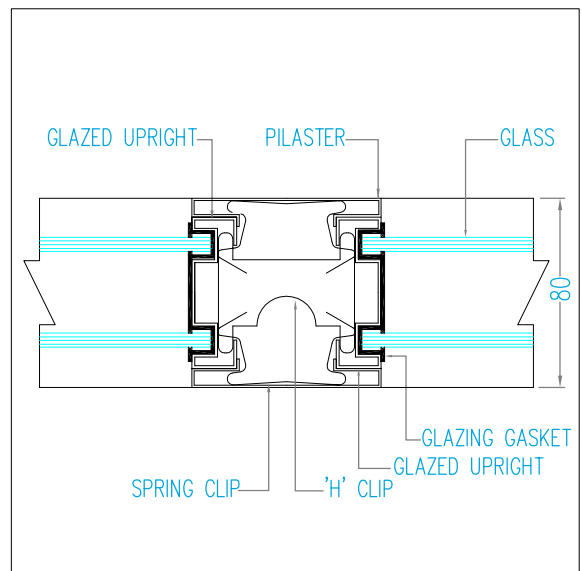

CORNER CONNECTIONS

CORNER COVER

CORNER TO DOOR FRAME

CORNER TO DOOR FRAME

90° CORNER

DOOR DETAIL

OVER PANEL-SOLID

OVER PANEL-GLAZED

GLAZED TO DOOR FRAME

DOUBLE DOOR UNIT

HEAD DETAIL

CEILING CONNECTION-SOLID

CEILING CONNECTION-GLAZED

CEILING CONNECTION-DOOR

PANEL BASES

ALUMINIUM BASE

RECESSED BASE

FLUSH BASE

PANEL CONNECTIONS

MALE FEMALE JOINT

PILASTER JOINT-SOLID TO SOLID

PILASTER JOINT-SOLID TO GLAZED

PILASTER JOINT-GLAZED TO GLAZED

PANEL TYPES

DOOR DESIGN

- F - Full Solid
 - HG - Half Glaze
 - FG - Full Glaze
 - GTB - Glaze Top and Bottom
 - VS - Vision Square(300mmx300mm)
 - VR - Vision Round(300mm dia)
 - VR1 - Vision Rectangle
 - VR2 - Vision Rectangle
- Other designs available to individual clients specifications