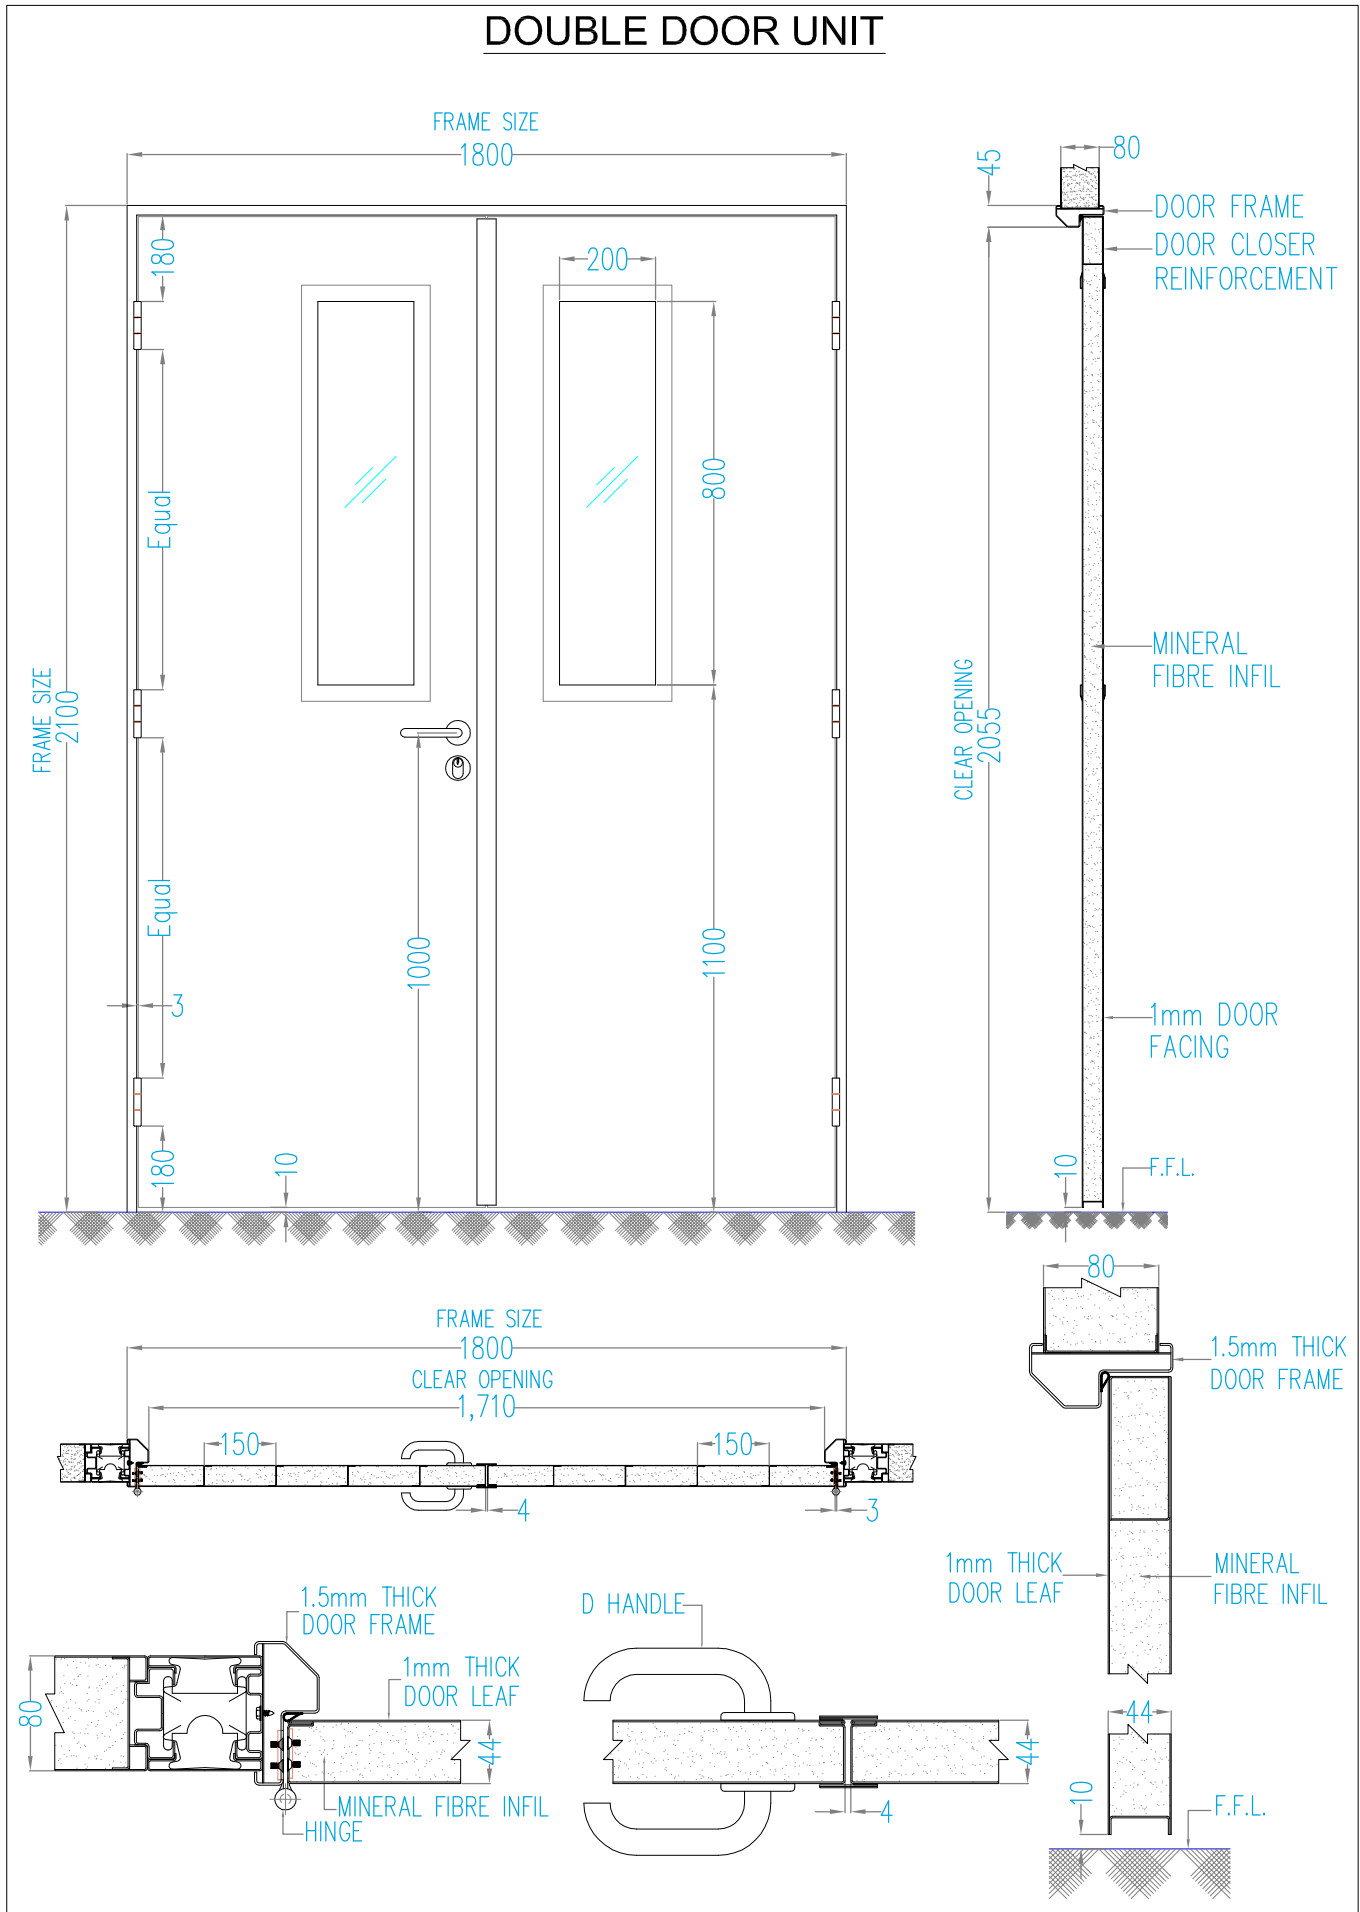

CORNER CONNECTIONS

CORNER COVER

CORNER TO DOOR FRAME

CORNER TO DOOR FRAME

90° CORNER

DOOR DETAIL

OVER PANEL-SOLID

OVER PANEL-GLAZED

GLAZED TO DOOR FRAME

DOUBLE DOOR UNIT

HEAD DETAIL

CEILING CONNECTION-SOLID

CEILING CONNECTION-GLAZED

CEILING CONNECTION-DOOR

PANEL BASES

ALUMINIUM BASE

RECESSED BASE

FLUSH BASE

PANEL CONNECTIONS

MALE FEMALE JOINT

PILASTER JOINT-SOLID TO SOLID

PILASTER JOINT-SOLID TO GLAZED

PILASTER JOINT-GLAZED TO GLAZED

PANEL TYPES

DOOR DESIGN

- F - Full Solid
 - HG - Half Glaze
 - FG - Full Glaze
 - GTB - Glaze Top and Bottom
 - VS - Vision Square(300mmx300mm)
 - VR - Vision Round(300mm dia)
 - VR1 - Vision Rectangle
 - VR2 - Vision Rectangle
- Other designs available to individual clients specifications