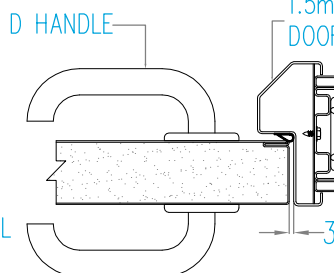

GLAZED TO DOOR FRAME

DOUBLE DOOR UNIT

HEAD DETAIL

CEILING CONNECTION-SOLID

CEILING CONNECTION-GLAZED

CEILING CONNECTION-DOOR

PANEL BASES

ALUMINIUM BASE

RECESSED BASE

FLUSH BASE

PANEL CONNECTIONS

MALE FEMALE JOINT

PILASTER JOINT-SOLID TO SOLID

PILASTER JOINT-SOLID TO GLAZED

PILASTER JOINT-GLAZED TO GLAZED

PANEL TYPES

DOOR DESIGN

- F - Full Solid
 - HG - Half Glaze
 - FG - Full Glaze
 - GTB - Glaze Top and Bottom
 - VS - Vision Square(300mmx300mm)
 - VR - Vision Round(300mm dia)
 - VR1 - Vision Rectangle
 - VR2 - Vision Rectangle
- Other designs available to individual clients specifications

DOOR HANDING

SINGLE DOOR UNIT

WALL CONNECTIONS

SOLID TO WALL

GLAZED TO WALL

HALF GLAZED PANEL

ELECTRICAL CUTOUTS

SOLID WITH ELECTRICAL CUTOUTS