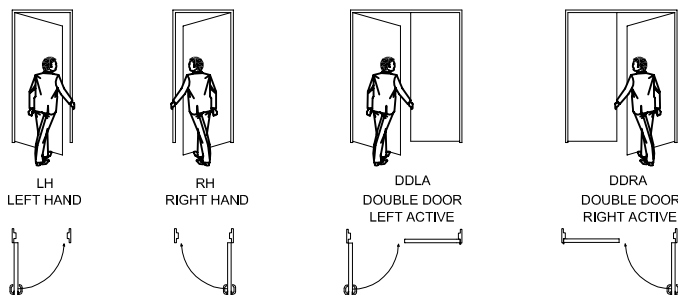

DOOR HANDING