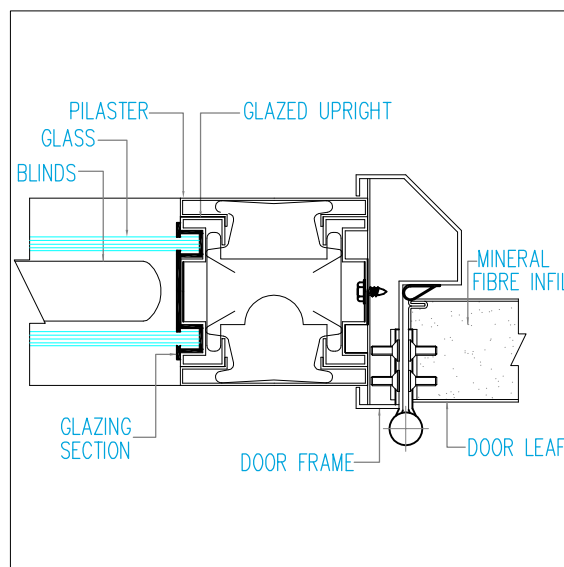

CORNER CONNECTIONS

CORNER COVER

CORNER TO DOOR FRAME

CORNER TO DOOR FRAME

90° CORNER

DOOR DETAIL

OVER PANEL-SOLID

OVER PANEL-GLAZED

GLAZED TO DOOR FRAME

DOUBLE DOOR UNIT

HEAD DETAIL

CEILING CONNECTION-SOLID

CEILING CONNECTION-GLAZED

CEILING CONNECTION-DOOR

PANEL BASES

ALUMINIUM BASE

RECESSED BASE

FLUSH BASE

PANEL CONNECTIONS

MALE FEMALE JOINT

PILASTER JOINT-SOLID TO SOLID

PILASTER JOINT-SOLID TO GLAZED

PILASTER JOINT-GLAZED TO GLAZED

PANEL TYPES

DOOR DESIGN

- F - Full Solid
 - HG - Half Glaze
 - FG - Full Glaze
 - GTB - Glaze Top and Bottom
 - VS - Vision Square(300mmx300mm)
 - VR - Vision Round(300mm dia)
 - VR1 - Vision Rectangle
 - VR2 - Vision Rectangle
- Other designs available to individual clients specifications