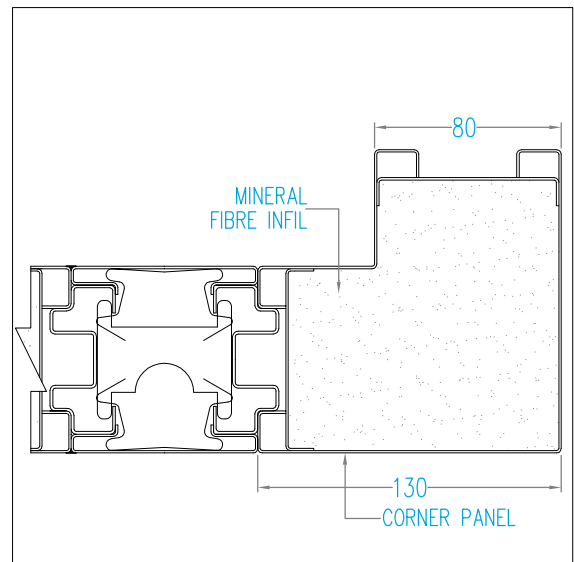

CORNER CONNECTIONS

CORNER COVER

CORNER TO DOOR FRAME

CORNER TO DOOR FRAME

90° CORNER

DOOR DETAIL

OVER PANEL-SOLID

OVER PANEL-GLAZED

GLAZED TO DOOR FRAME

DOUBLE DOOR UNIT

HEAD DETAIL

CEILING CONNECTION-SOLID

CEILING CONNECTION-GLAZED

CEILING CONNECTION-DOOR

PANEL BASES

ALUMINIUM BASE

RECESSED BASE

FLUSH BASE

PANEL CONNECTIONS

MALE FEMALE JOINT

PILASTER JOINT-SOLID TO SOLID

PILASTER JOINT-SOLID TO GLAZED

PILASTER JOINT-GLAZED TO GLAZED

PANEL TYPES

DOOR DESIGN

- F - Full Solid
 - HG - Half Glaze
 - FG - Full Glaze
 - GTB - Glaze Top and Bottom
 - VS - Vision Square(300mmx300mm)
 - VR - Vision Round(300mm dia)
 - VR1 - Vision Rectangle
 - VR2 - Vision Rectangle
- Other designs available to individual clients specifications