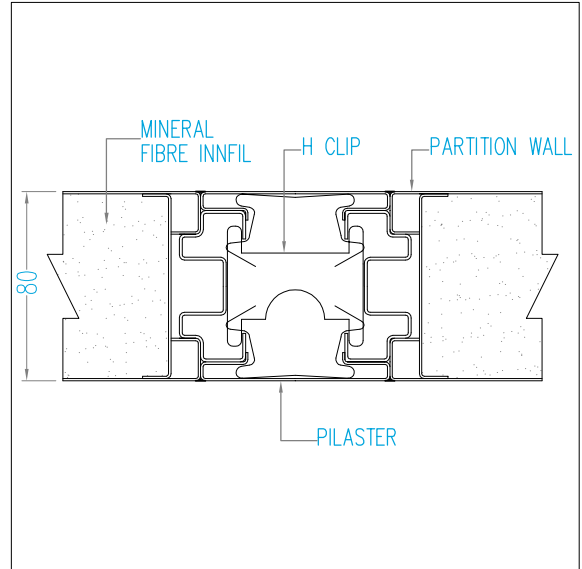

CORNER CONNECTIONS

CORNER COVER

CORNER TO DOOR FRAME

CORNER TO DOOR FRAME

90° CORNER

DOOR DETAIL

OVER PANEL-SOLID

OVER PANEL-GLAZED

GLAZED TO DOOR FRAME

DOUBLE DOOR UNIT

HEAD DETAIL

CEILING CONNECTION-SOLID

CEILING CONNECTION-GLAZED

CEILING CONNECTION-DOOR

PANEL BASES

ALUMINIUM BASE

RECESSED BASE

FLUSH BASE

PANEL CONNECTIONS

MALE FEMALE JOINT

PILASTER JOINT-SOLID TO SOLID

PILASTER JOINT-SOLID TO GLAZED

PILASTER JOINT-GLAZED TO GLAZED

PANEL TYPES

DOOR DESIGN

- F - Full Solid
 - HG - Half Glaze
 - FG - Full Glaze
 - GTB - Glaze Top and Bottom
 - VS - Vision Square(300mmx300mm)
 - VR - Vision Round(300mm dia)
 - VR1 - Vision Rectangle
 - VR2 - Vision Rectangle
- Other designs available to individual clients specifications