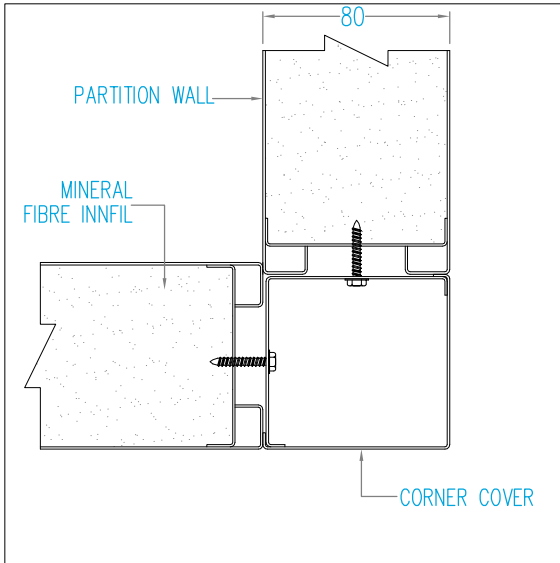

CORNER CONNECTIONS

CORNER COVER

CORNER TO DOOR FRAME

CORNER TO DOOR FRAME

90° CORNER

DOOR DETAIL

OVER PANEL-SOLID

OVER PANEL-GLAZED

GLAZED TO DOOR FRAME

DOUBLE DOOR UNIT

HEAD DETAIL

CEILING CONNECTION-SOLID

CEILING CONNECTION-GLAZED

CEILING CONNECTION-DOOR

PANEL BASES

ALUMINIUM BASE

RECESSED BASE

FLUSH BASE

PANEL CONNECTIONS

MALE FEMALE JOINT

PILASTER JOINT-SOLID TO SOLID

PILASTER JOINT-SOLID TO GLAZED

PILASTER JOINT-GLAZED TO GLAZED

PANEL TYPES

DOOR DESIGN

- F - Full Solid
 - HG - Half Glaze
 - FG - Full Glaze
 - GTB - Glaze Top and Bottom
 - VS - Vision Square(300mmx300mm)
 - VR - Vision Round(300mm dia)
 - VR1 - Vision Rectangle
 - VR2 - Vision Rectangle
- Other designs available to individual clients specifications