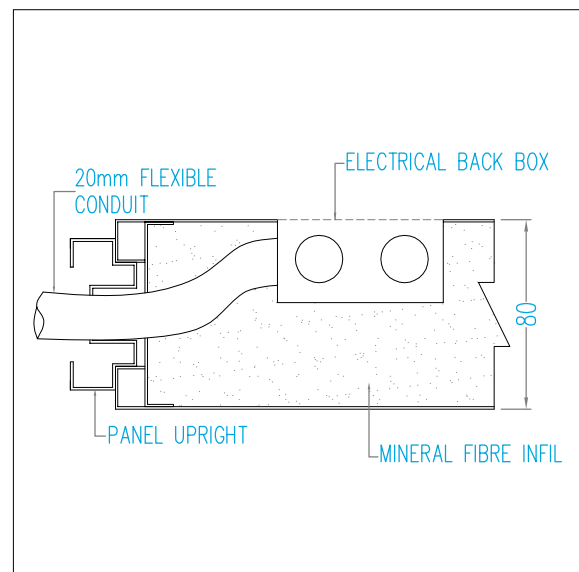

GLAZED TO DOOR FRAME

DOUBLE DOOR UNIT

HEAD DETAIL

CEILING CONNECTION-SOLID

CEILING CONNECTION-GLAZED

CEILING CONNECTION-DOOR

PANEL BASES

ALUMINIUM BASE

RECESSED BASE

FLUSH BASE

PANEL CONNECTIONS

MALE FEMALE JOINT

PILASTER JOINT-SOLID TO SOLID

PILASTER JOINT-SOLID TO GLAZED

PILASTER JOINT-GLAZED TO GLAZED

PANEL TYPES

DOOR DESIGN

- F - Full Solid
 - HG - Half Glaze
 - FG - Full Glaze
 - GTB - Glaze Top and Bottom
 - VS - Vision Square(300mmx300mm)
 - VR - Vision Round(300mm dia)
 - VR1 - Vision Rectangle
 - VR2 - Vision Rectangle
- Other designs available to individual clients specifications

DOOR HANDING

SINGLE DOOR UNIT

WALL CONNECTIONS

SOLID TO WALL

GLAZED TO WALL

HALF GLAZED PANEL

ELECTRICAL CUTOUTS

SOLID WITH ELECTRICAL CUTOUTS