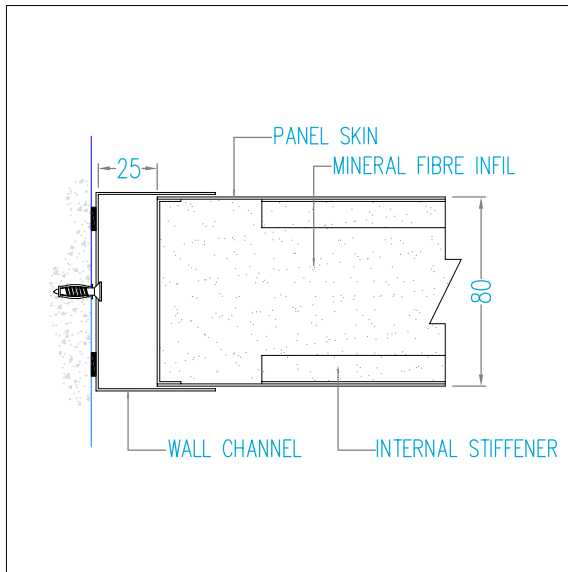

GLAZED TO DOOR FRAME

DOUBLE DOOR UNIT

HEAD DETAIL

CEILING CONNECTION-SOLID

CEILING CONNECTION-GLAZED

CEILING CONNECTION-DOOR

PANEL BASES

ALUMINIUM BASE

RECESSED BASE

FLUSH BASE

PANEL CONNECTIONS

MALE FEMALE JOINT

PILASTER JOINT-SOLID TO SOLID

PILASTER JOINT-SOLID TO GLAZED

PILASTER JOINT-GLAZED TO GLAZED

PANEL TYPES

DOOR DESIGN

- F - Full Solid
 - HG - Half Glaze
 - FG - Full Glaze
 - GTB - Glaze Top and Bottom
 - VS - Vision Square(300mmx300mm)
 - VR - Vision Round(300mm dia)
 - VR1 - Vision Rectangle
 - VR2 - Vision Rectangle
- Other designs available to individual clients specifications

DOOR HANDING

SINGLE DOOR UNIT

WALL CONNECTIONS

SOLID TO WALL

GLAZED TO WALL

HALF GLAZED PANEL

ELECTRICAL CUTOUTS

SOLID WITH ELECTRICAL CUTOUTS