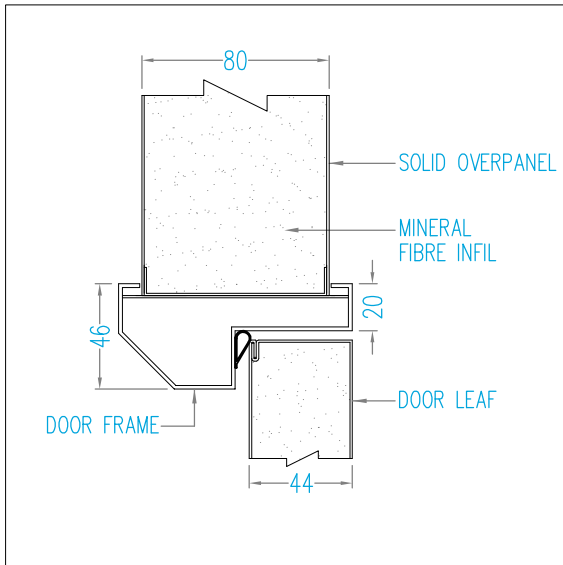

CORNER CONNECTIONS

CORNER COVER

CORNER TO DOOR FRAME

CORNER TO DOOR FRAME

90° CORNER

DOOR DETAIL

OVER PANEL-SOLID

OVER PANEL-GLAZED

GLAZED TO DOOR FRAME

DOUBLE DOOR UNIT

HEAD DETAIL

CEILING CONNECTION-SOLID

CEILING CONNECTION-GLAZED

CEILING CONNECTION-DOOR

PANEL BASES

ALUMINIUM BASE

RECESSED BASE

FLUSH BASE

PANEL CONNECTIONS

MALE FEMALE JOINT

PILASTER JOINT-SOLID TO SOLID

PILASTER JOINT-SOLID TO GLAZED

PILASTER JOINT-GLAZED TO GLAZED

PANEL TYPES