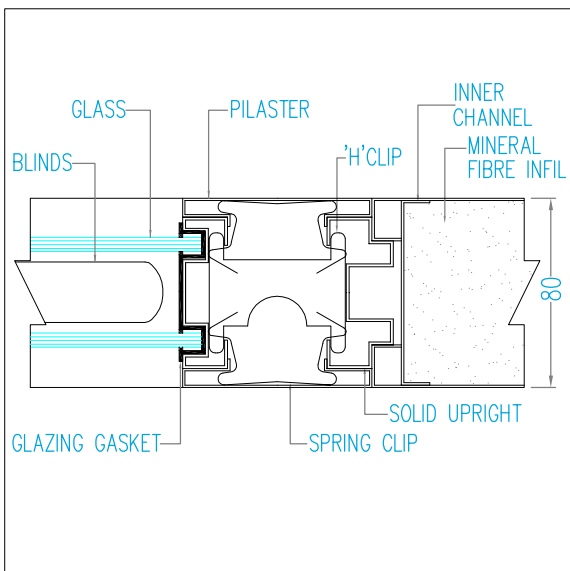

GLAZED TO DOOR FRAME

DOUBLE DOOR UNIT

HEAD DETAIL

CEILING CONNECTION-SOLID

CEILING CONNECTION-GLAZED

CEILING CONNECTION-DOOR

PANEL BASES

ALUMINIUM BASE

RECESSED BASE

FLUSH BASE

PANEL CONNECTIONS

MALE FEMALE JOINT

PILASTER JOINT-SOLID TO SOLID

PILASTER JOINT-SOLID TO GLAZED

PILASTER JOINT-GLAZED TO GLAZED

PANEL TYPES

DOOR DESIGN

- F - Full Solid
 - HG - Half Glaze
 - FG - Full Glaze
 - GTB - Glaze Top and Bottom
 - VS - Vision Square(300mmx300mm)
 - VR - Vision Round(300mm dia)
 - VR1 - Vision Rectangle
 - VR2 - Vision Rectangle
- Other designs available to individual clients specifications

DOOR HANDING

SINGLE DOOR UNIT

WALL CONNECTIONS

SOLID TO WALL

GLAZED TO WALL

HALF GLAZED PANEL

ELECTRICAL CUTOUTS

SOLID WITH ELECTRICAL CUTOUTS