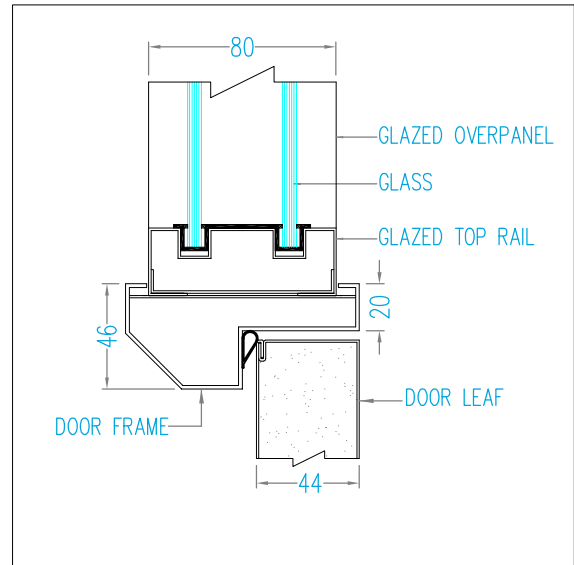

CORNER CONNECTIONS

CORNER COVER

CORNER TO DOOR FRAME

CORNER TO DOOR FRAME

90° CORNER

DOOR DETAIL

OVER PANEL-SOLID

OVER PANEL-GLAZED

GLAZED TO DOOR FRAME

DOUBLE DOOR UNIT

HEAD DETAIL

CEILING CONNECTION-SOLID

CEILING CONNECTION-GLAZED

CEILING CONNECTION-DOOR

PANEL BASES

ALUMINIUM BASE

RECESSED BASE

FLUSH BASE

PANEL CONNECTIONS

MALE FEMALE JOINT

PILASTER JOINT-SOLID TO SOLID

PILASTER JOINT-SOLID TO GLAZED

PILASTER JOINT-GLAZED TO GLAZED

PANEL TYPES