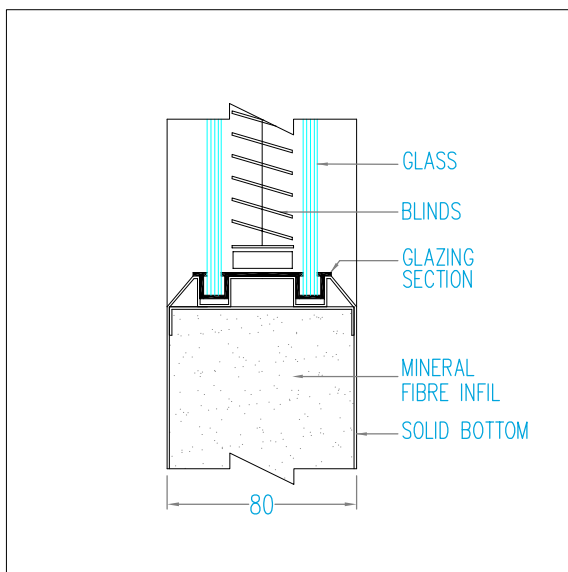

GLAZED TO DOOR FRAME

DOUBLE DOOR UNIT

HEAD DETAIL

CEILING CONNECTION-SOLID

CEILING CONNECTION-GLAZED

CEILING CONNECTION-DOOR

PANEL BASES

ALUMINIUM BASE

RECESSED BASE

FLUSH BASE

PANEL CONNECTIONS

MALE FEMALE JOINT

PILASTER JOINT-SOLID TO SOLID

PILASTER JOINT-SOLID TO GLAZED

PILASTER JOINT-GLAZED TO GLAZED

PANEL TYPES

DOOR HANDING

SINGLE DOOR UNIT

WALL CONNECTIONS

SOLID TO WALL

GLAZED TO WALL

HALF GLAZED PANEL

ELECTRICAL CUTOUTS

SOLID WITH ELECTRICAL CUTOUTS