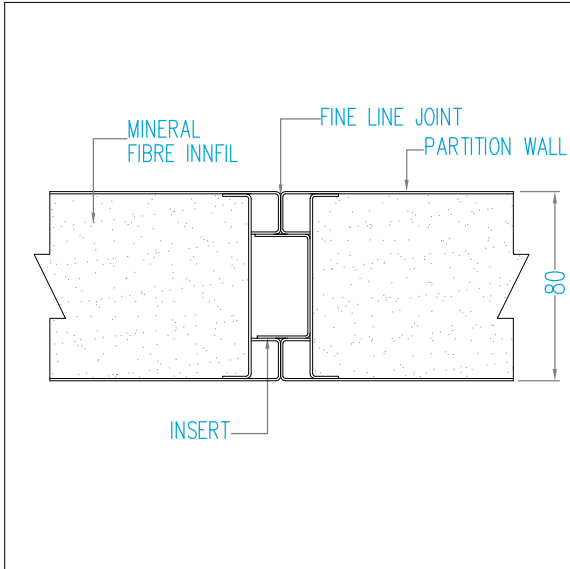

CORNER CONNECTIONS

CORNER COVER

CORNER TO DOOR FRAME

CORNER TO DOOR FRAME

90° CORNER

DOOR DETAIL

OVER PANEL-SOLID

OVER PANEL-GLAZED

GLAZED TO DOOR FRAME

DOUBLE DOOR UNIT

HEAD DETAIL

CEILING CONNECTION-SOLID

CEILING CONNECTION-GLAZED

CEILING CONNECTION-DOOR

PANEL BASES

ALUMINIUM BASE

RECESSED BASE

FLUSH BASE

PANEL CONNECTIONS

MALE FEMALE JOINT

PILASTER JOINT-SOLID TO SOLID

PILASTER JOINT-SOLID TO GLAZED

PILASTER JOINT-GLAZED TO GLAZED

PANEL TYPES

DOOR DESIGN

- F - Full Solid
 - HG - Half Glaze
 - FG - Full Glaze
 - GTB - Glaze Top and Bottom
 - VS - Vision Square(300mmx300mm)
 - VR - Vision Round(300mm dia)
 - VR1 - Vision Rectangle
 - VR2 - Vision Rectangle
- Other designs available to individual clients specifications